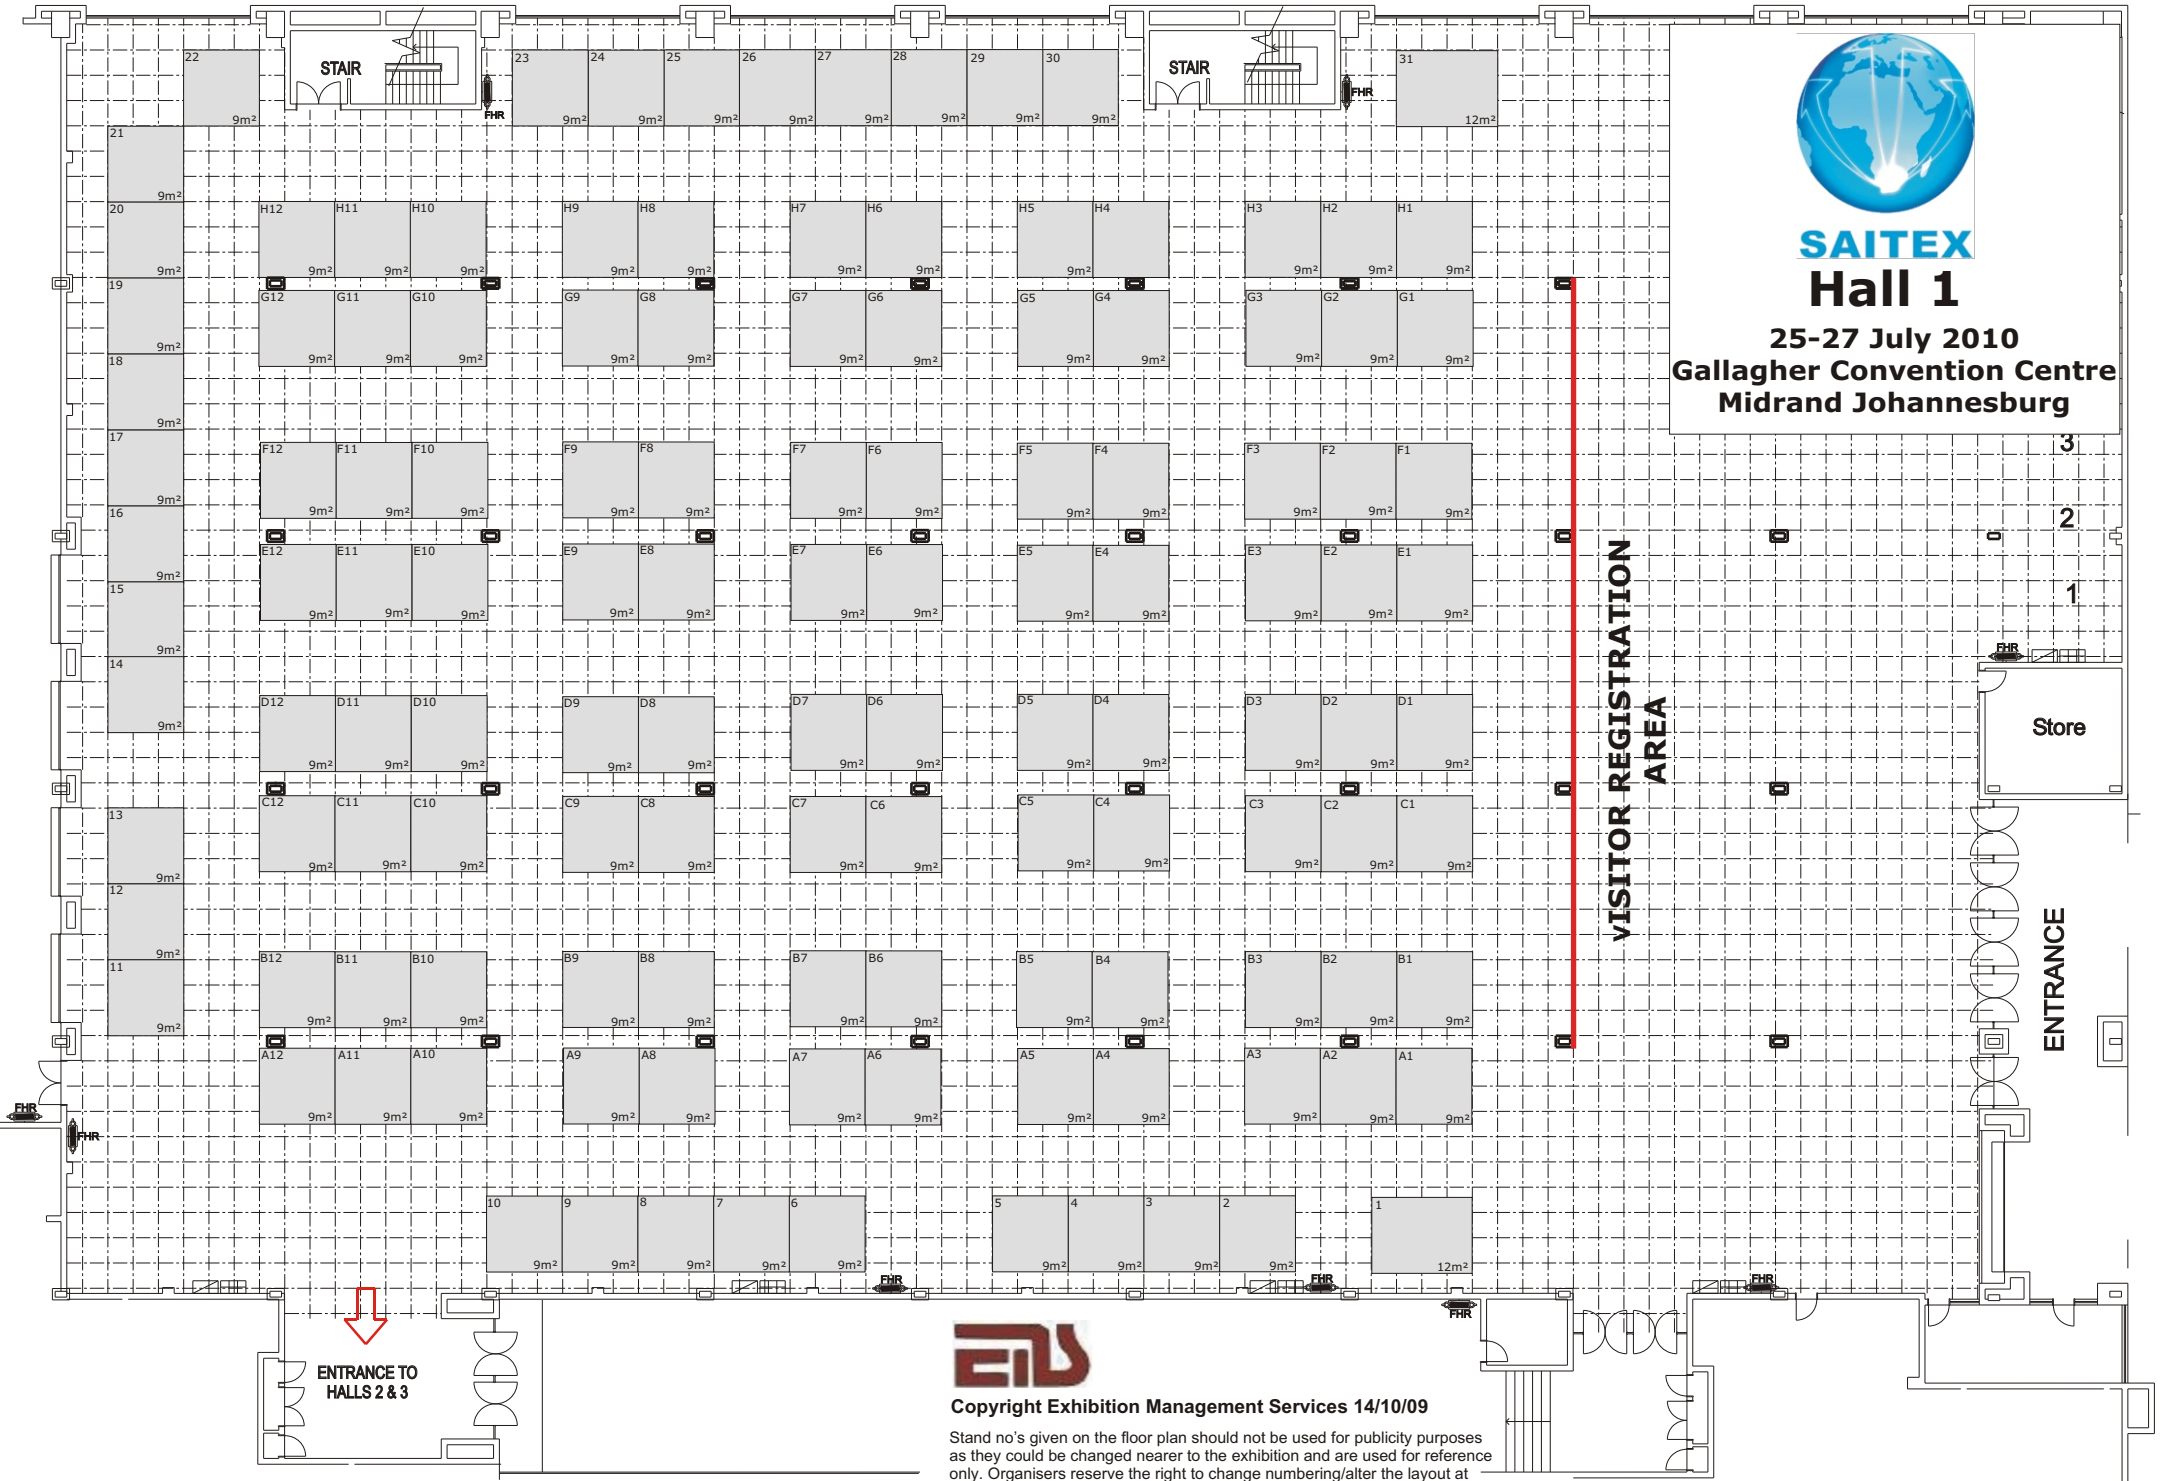

SAITEX

Hall 1

25-27 July 2010
Gallagher Convention Centre
Midrand Johannesburg

Store

ENTRANCE

ENTRANCE TO
HALLS 2 & 3

Copyright Exhibition Management Services 14/10/09

Stand no's given on the floor plan should not be used for publicity purposes as they could be changed nearer to the exhibition and are used for reference only. Organisers reserve the right to change numbering/alter the layout at any time.